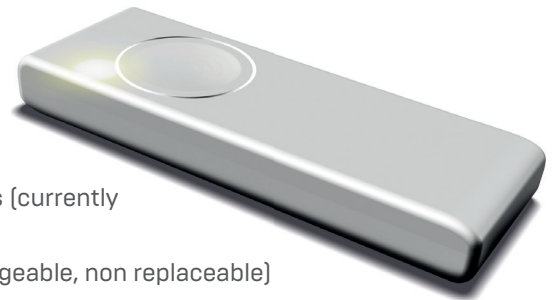

# The device can be remotely configured for 6 different modes depending on the needs of a particular use case

<b>PRESS (BUTTON)</b> ordering, notify, control or alert worldwide (ordering / panic / remote control button)	<b>TRACK</b> location tracking of any movement / impact (luggage, pallet, asset)	<b>TRACE</b> real time journey tracing of a package and any impact	<b>GUARD</b> notification of any movement or bang (door, drawer, car, bike, house)	<b>PUT ME BACK</b> monitor overturn, tilt or displacement of any object (garbage containers, road signs, electricity poles)	<b>MONITOR ME</b> monitor run times and level of vibration of any engine or monitor office space usage when put under a chair
--	---	---	---	--	--

## Technical data

**Dimensions: 81 x 29,5 x 12 mm**

**Weight: 23g**

- Temperature range: -20°C to +60°C
- waterproof through ultrasonic welding and no openings (currently no official IP rating - can be done on request)
- Battery type and capacity: Primary LiMnO<sub>2</sub> (non rechargeable, non replaceable) 1500 mAh
- Longevity in guard mode: 10 years
- Minimum number of messages: 30 000
- Open and documented API - over 50 functions and parameters remotely configurable by integrator
- Distinguish long press / short click / double click
- Set up vibration sensitivity threshold level